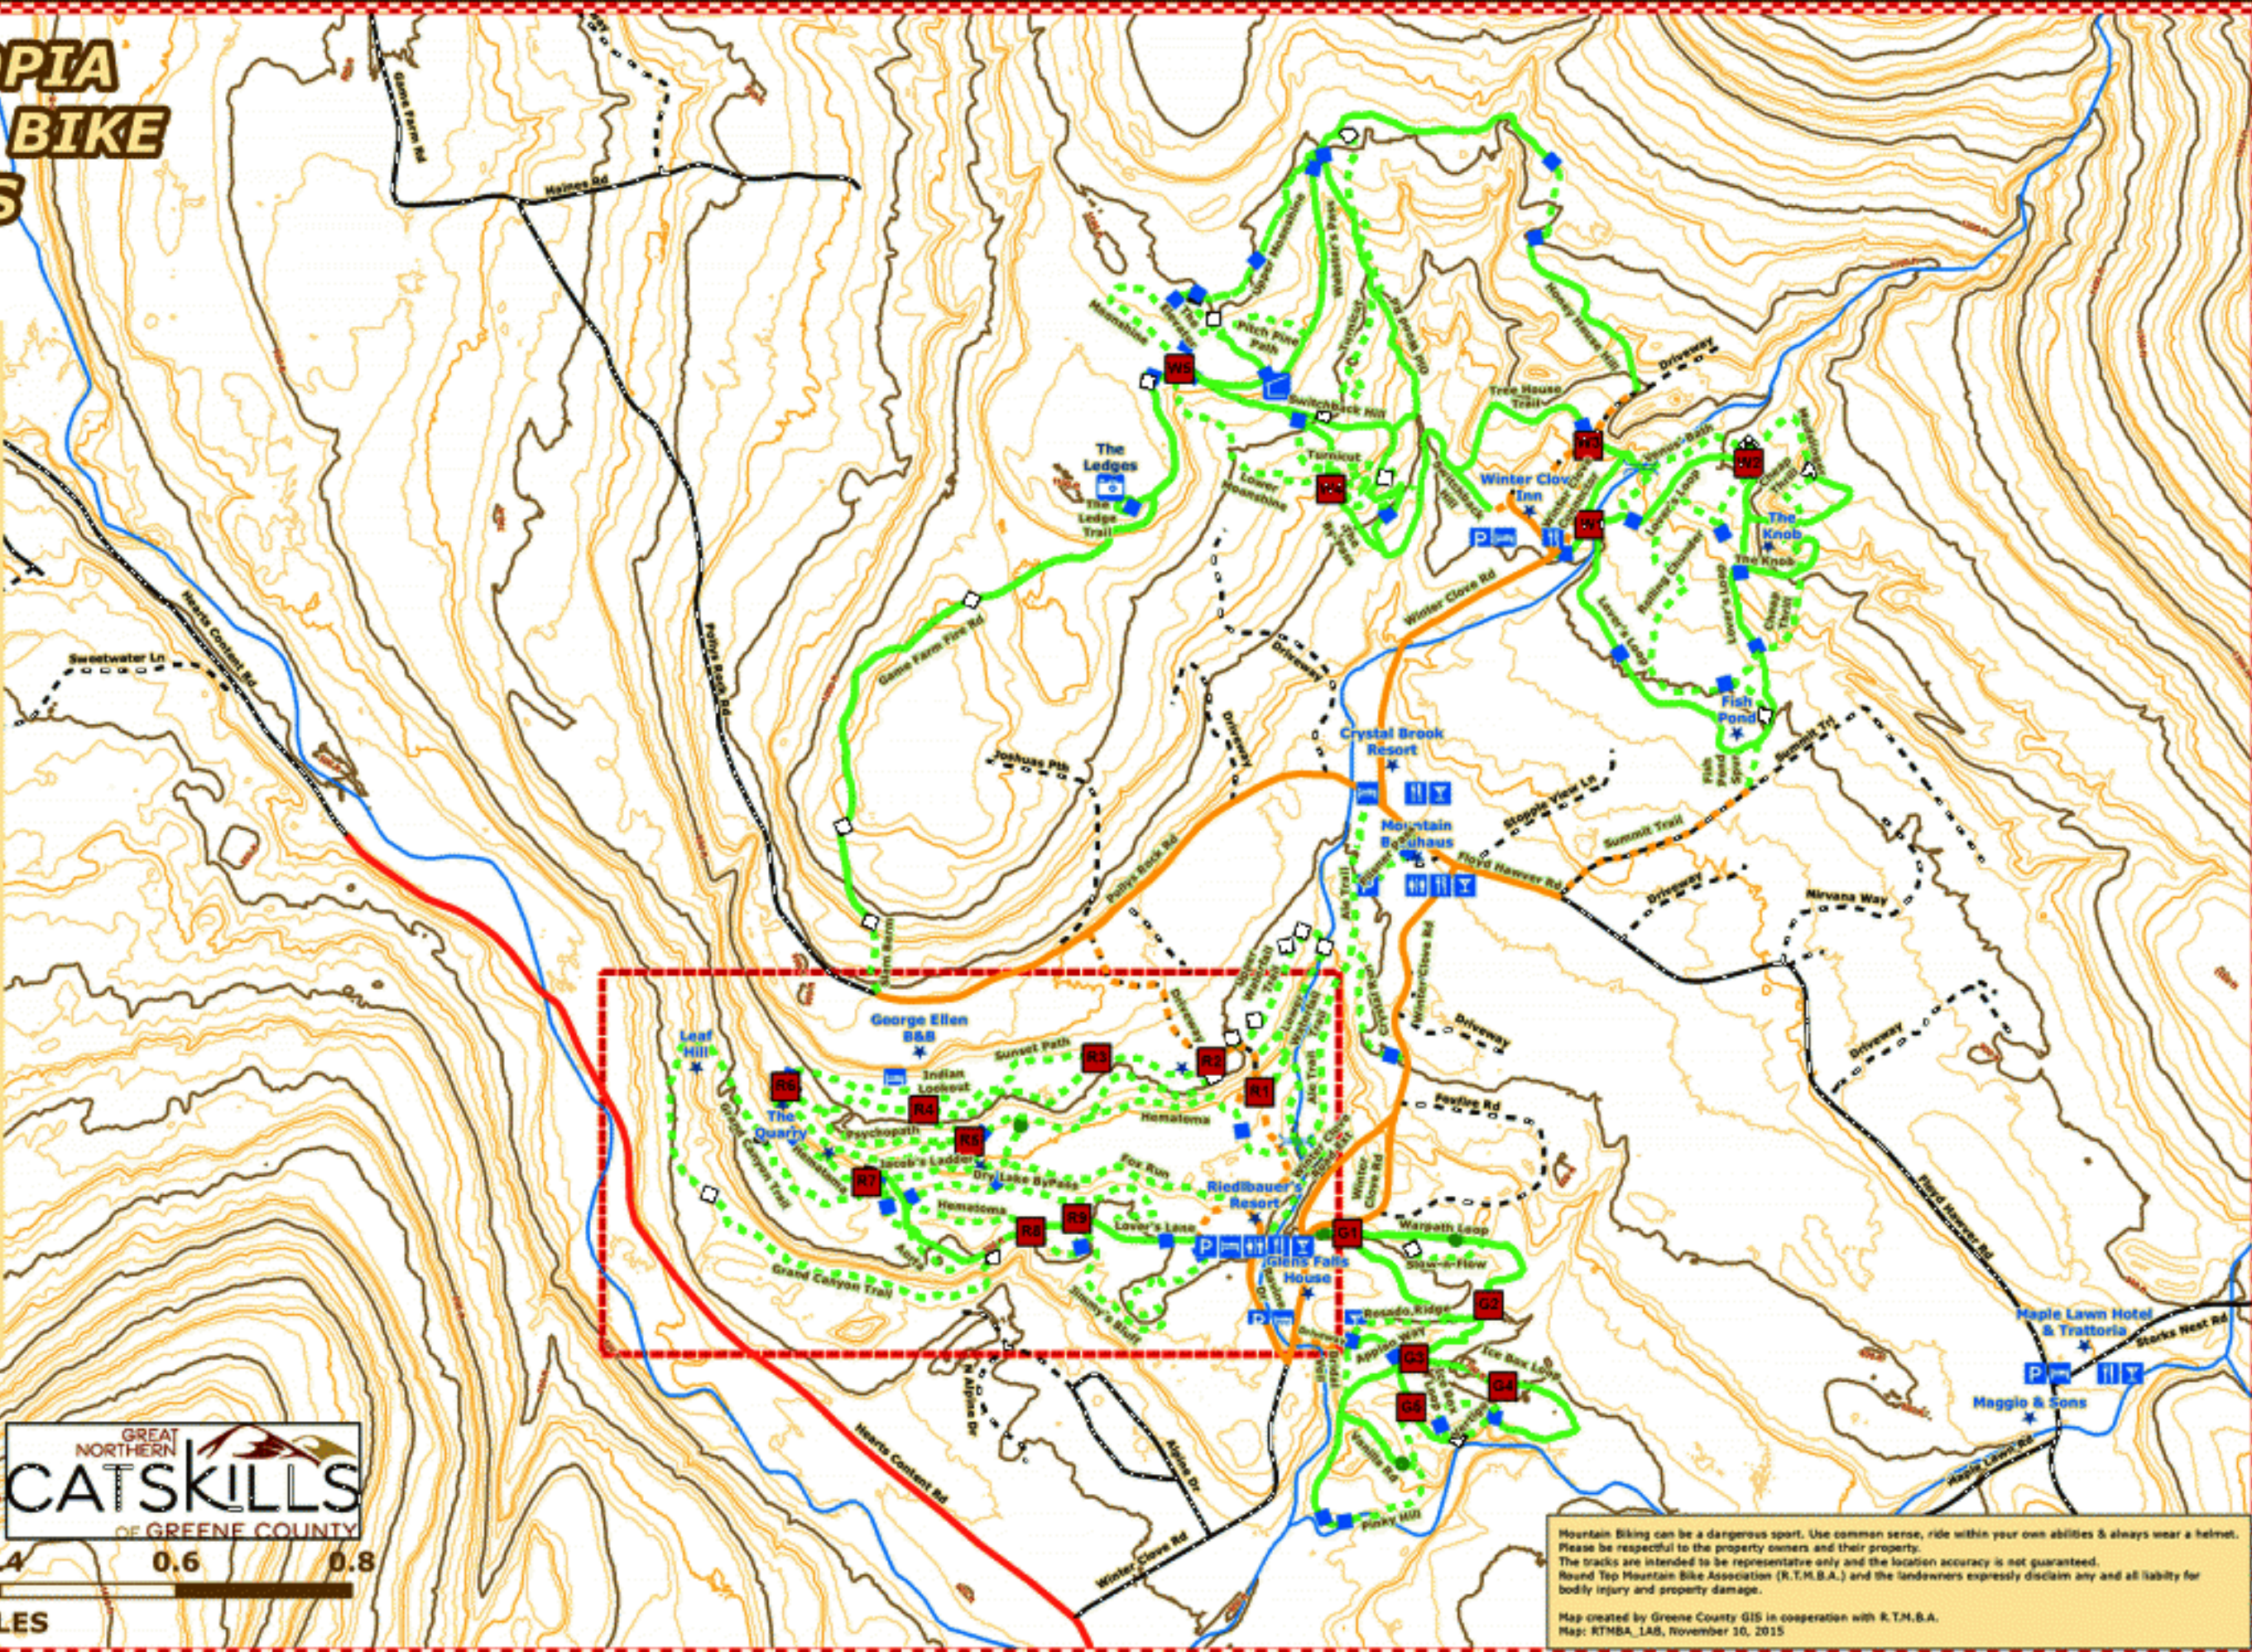

ROUNDTOPPIA MOUNTAIN BIKE TRAILS

LEGEND

Bike Tracks

- Single Track
- Double Track
- Beginner
- Intermediate
- Advanced
- Expert

Roads

- Dirt Road or Driveway
- Paved Road, <Null>
- State Route
- County Route
- Town Road
- Private Road

Other Features

- Intersection
- Parking
- Accommodations
- Rest Rooms
- Food Service
- Bar
- Scenic View
- Lean-to
- Golf
- Bridge
- Stream

Mountain Biking can be a dangerous sport. Use common sense, ride within your own abilities & always wear a helmet. Please be respectful to the property owners and their property. The tracks are intended to be representative only and the location accuracy is not guaranteed. Round Top Mountain Bike Association (R.T.M.B.A.) and the landowners expressly disclaim any and all liability for bodily injury and property damage.

Map created by Greene County GIS in cooperation with R.T.M.B.A.
Map: RTMBA_LAB, November 10, 2015